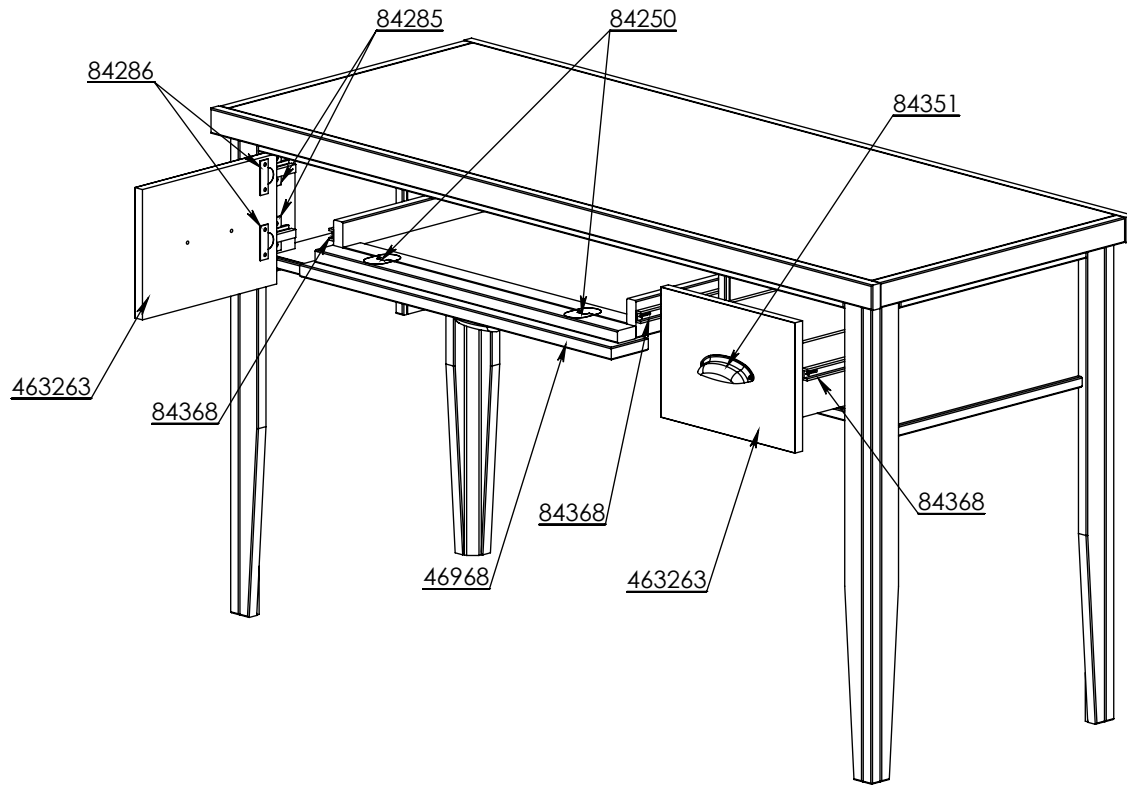

Sellable Parts List

VY6210

Some Items In The List To The Right May Not Show In The Diagrams Below.

PART NUMBER	DESCRIPTION
84285	84285 Euro Hinge 25mm Base Plate
VY6210-DA-DM	VY6210 S/A Middle Pencil Drawer
46968	46968 Poplar Pencil Drawer Front
84250	84250 Butler Tray Hinge
84368	84368 12" Full Extension Drawer Glide
VY6210-DA-DR	VY6210 S/A Right Drawer
84368	84368 12" Full Extension Drawer Glide
VY6210-SA-DF	VY6210 Door / Drawer Front
463263	463263 Okoume MDF Drawer Front
VY6210-HA-R	VY6210 Hinged Door
VY6210-SA-DF	VY6210 Door / Drawer Front
463263	463263 Okoume MDF Drawer Front
84286	84286 Euro Hinge 25mm Door Mount
84367	84367 12" Full Extension Cabinet Glide
84612	84612 Right Ball Bearing Case Glide
84351	84351 Hermosa Oil Rubbed Bronze Pull