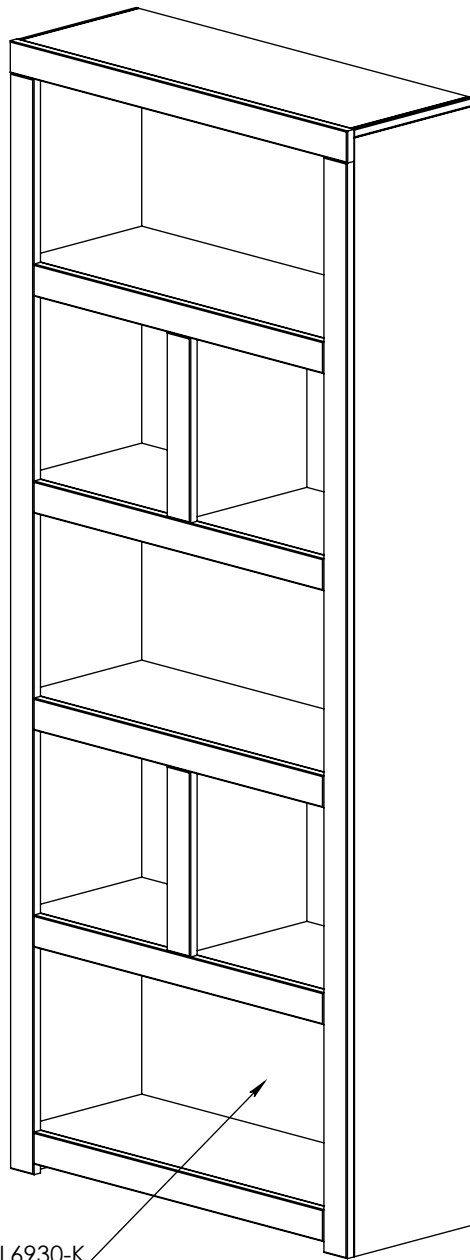

PART NUMBER	DESCRIPTION
SL6930-K	SL6930 Luan Backing
84214	Furniture Tipping Restraint Kit

SL6930-K