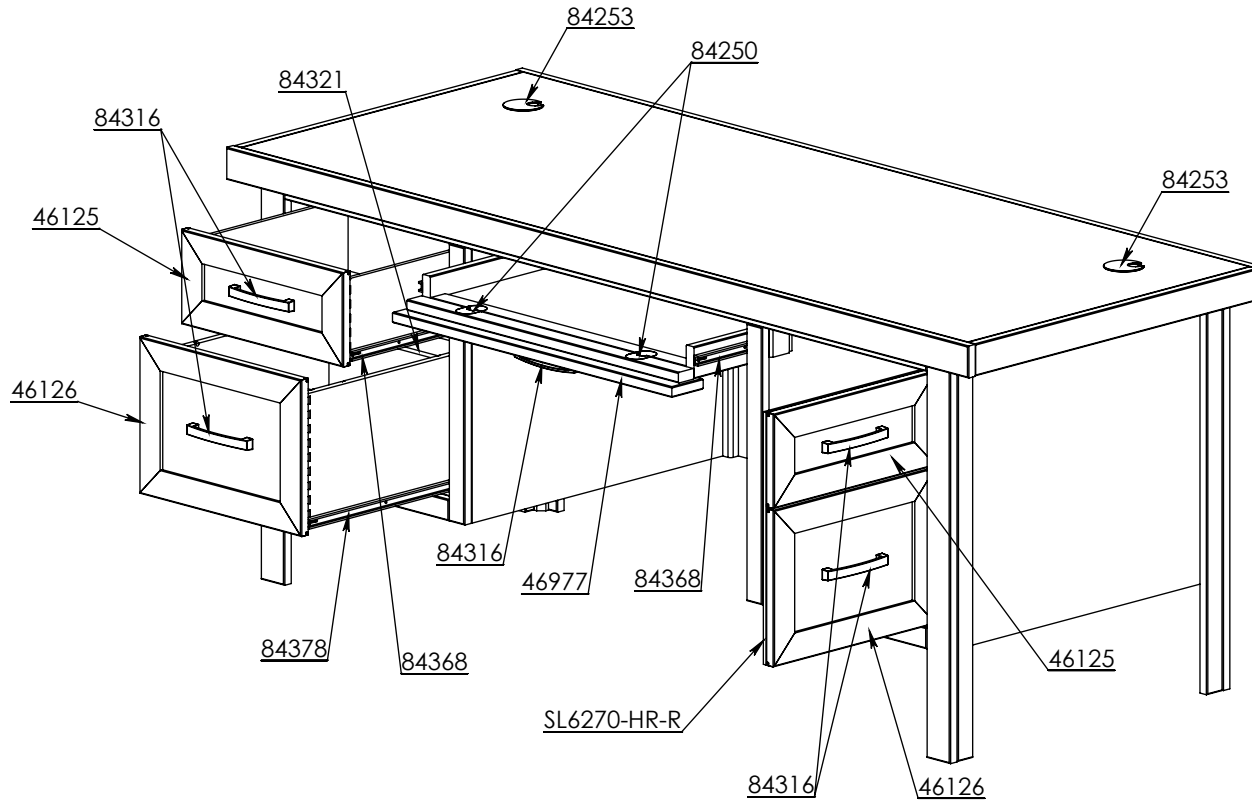

Sellable Parts List

SL6270

Some Items In The List To The Right
May Not Show In The Diagrams Below.

PART NUMBER	DESCRIPTION
SL6270-DA-DTM	SL6270 S/A Flip Down Pencil Drawer
46977	46977 KntyAld Pencil Drawer Front
84250	84250 Butler Tray Hinge
84368	84368 12" Full Extension Drawer Glide
SL6270-DA-DB	SL6270 S/A Bottom File Drawer
46126	46126 S/A KntyAldr F&P Drawer Front
84378	84378 16" Full Extension Drawer Glide
84321	84321 1/4" Diameter x 14 3/16" Steel Rod
SL6270-DA-DT	SL6270 Sub Assembled Top Drawer
46125	46125 S/A KntyAldr F&P Drawer Front
84368	84368 12" Full Extension Drawer Glide
SL6270-HR-R	SL6270 S/A Hinged Right Door
46126	46126 S/A KntyAldr F&P Drawer Front
46125	46125 S/A KntyAldr F&P Drawer Front
84058	84058 Euro 95 Degree Overlay Hinge
84367	84367 12" Full Extension Cabinet Glide
84377	84377 16" Full Extension Cabinet Glide
84059	84059 Euro Hinge 32mm Base Plate
84042	84042 21mm x 26mm Metal Strike Plate
84036	Single Magnet Stationary Touch Latch
84316	84316 - Pull, 5 3/4", Black, 128mm C/C
84253	84253 Grommet / Metal Black 62mm
SSF-0400808	SSF-0400808 Side Support Block