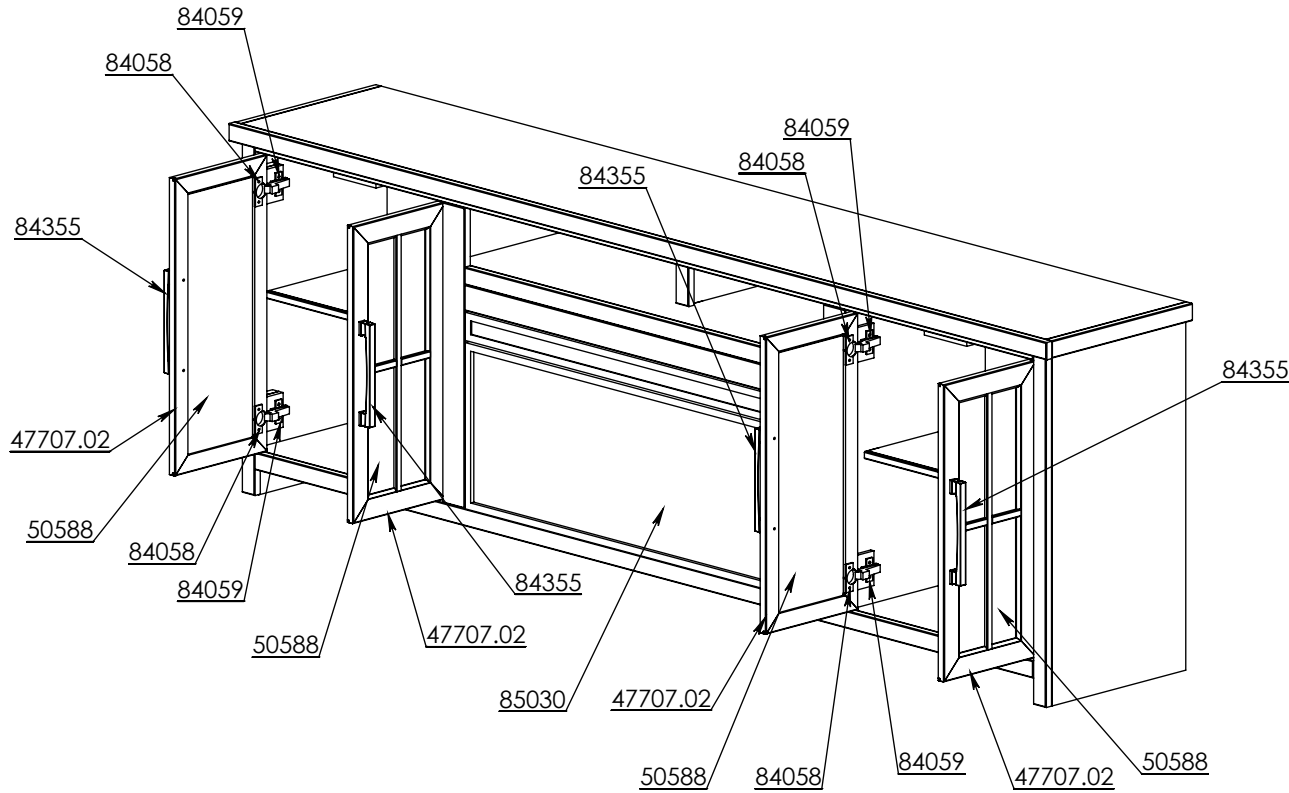

Sellable Parts List

NT5410

Some Items In The List To The Right May Not Show In The Diagrams Below.

PART NUMBER	DESCRIPTION
NT5410-KO	NT5410 Outside Luan Backing
NT5410-KM	NT5410 Middle Luan Backing
NT5410-HA-R	NT5410 Hinged Door Frame w/Grid
47707.02	47707.02 S/A Maple Glass Door Frame
84058	84058 Euro 95 Degree Overlay Hinge
84511	84511 Plastic Adjustable Leg Base Socket
84490	84490 Short Plastic Adjustable Leg
84059	84059 Euro Hinge 32mm Base Plate
50588	50588 Pencil Polished Clear Glass
84355	84355 Tybee Black Pull
84070	Plastic Glass Clip - Cats Paw 3/16"
84512	84512 Rear Fireplace Bracket 1 x 1 x 6
84513	84513 Angle Bracket 5/8" x 2 3/4" x 2 3/4"
84214	Furniture Tipping Restraint Kit
85030	85030 42" Fireplace Insert