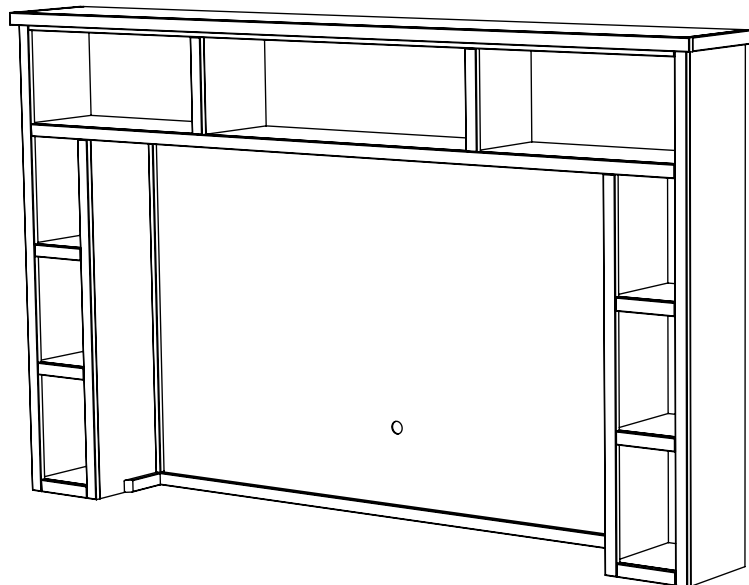

# Sellable Parts List

NT1910

Some Items In The List To The Right  
May Not Show In The Diagrams Below.

PART NUMBER	DESCRIPTION
NT1910-KB	NT1910 Bottom Luan Backing
NT1910-KT	NT1910 Top Luan Backing
84214	Furniture Tipping Restraint Kit

# Sellable Parts List

NT5410

Some Items In The List To The Right  
May Not Show In The Diagrams Below.

PART NUMBER	DESCRIPTION
NT5410-KO	NT5410 Outside Luan Backing
NT5410-KM	NT5410 Middle Luan Backing
NT5410-HA-R	NT5410 Hinged Door Frame w/Grid
47707.02	47707.02 S/A Maple Glass Door Frame
84058	84058 Euro 95 Degree Overlay Hinge
84511	84511 Plastic Adjustable Leg Base Socket
84490	84490 Short Plastic Adjustable Leg
84059	84059 Euro Hinge 32mm Base Plate
50588	50588 Pencil Polished Clear Glass
84355	84355 Tybee Black Pull
84070	Plastic Glass Clip - Cats Paw 3/16"
84512	84512 Rear Fireplace Bracket 1 x 1 x 6
84513	84513 Angle Bracket 5/8" x 2 3/4" x 2 3/4"
84214	Furniture Tipping Restraint Kit
85030	85030 42" Fireplace Insert