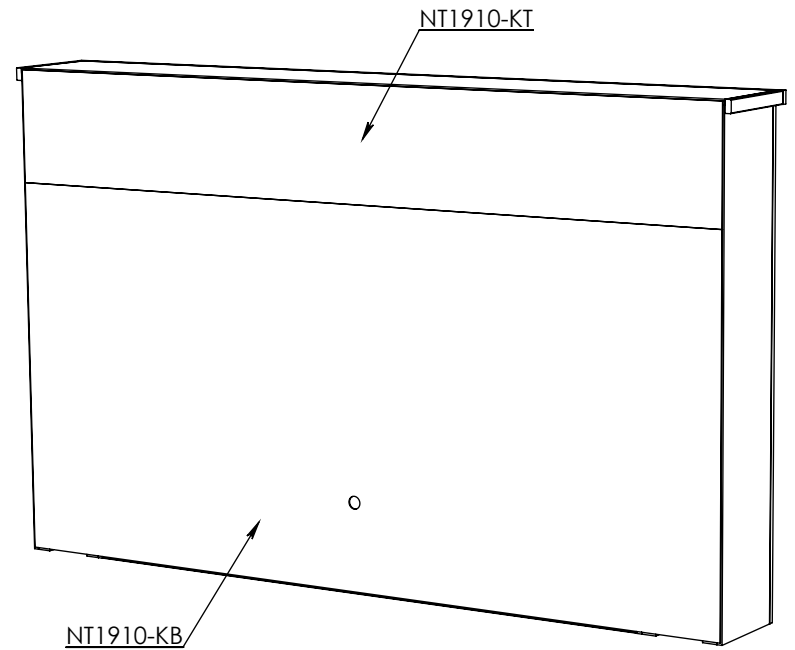

# Sellable Parts List

NT1910

Some Items In The List To The Right  
May Not Show In The Diagrams Below.

PART NUMBER	DESCRIPTION
NT1910-KB	NT1910 Bottom Luan Backing
NT1910-KT	NT1910 Top Luan Backing
84214	Furniture Tipping Restraint Kit

# Sellable Parts List

NT5410

Some Items In The List To The Right  
May Not Show In The Diagrams Below.

PART NUMBER	DESCRIPTION
NT5410-KO	NT5410 Outside Luan Backing
NT5410-KM	NT5410 Middle Luan Backing
NT5410-HA-R	NT5410 Hinged Door Frame w/Grid
47707.02	47707.02 S/A Maple Glass Door Frame
84058	84058 Euro 95 Degree Overlay Hinge
84511	84511 Plastic Adjustable Leg Base Socket
84490	84490 Short Plastic Adjustable Leg
84059	84059 Euro Hinge 32mm Base Plate
50588	50588 Pencil Polished Clear Glass
84355	84355 Tybee Black Pull
84070	Plastic Glass Clip - Cats Paw 3/16"
84512	84512 Rear Fireplace Bracket 1 x 1 x 6
84513	84513 Angle Bracket 5/8" x 2 3/4" x 2 3/4"
84214	Furniture Tipping Restraint Kit
85030	85030 42" Fireplace Insert