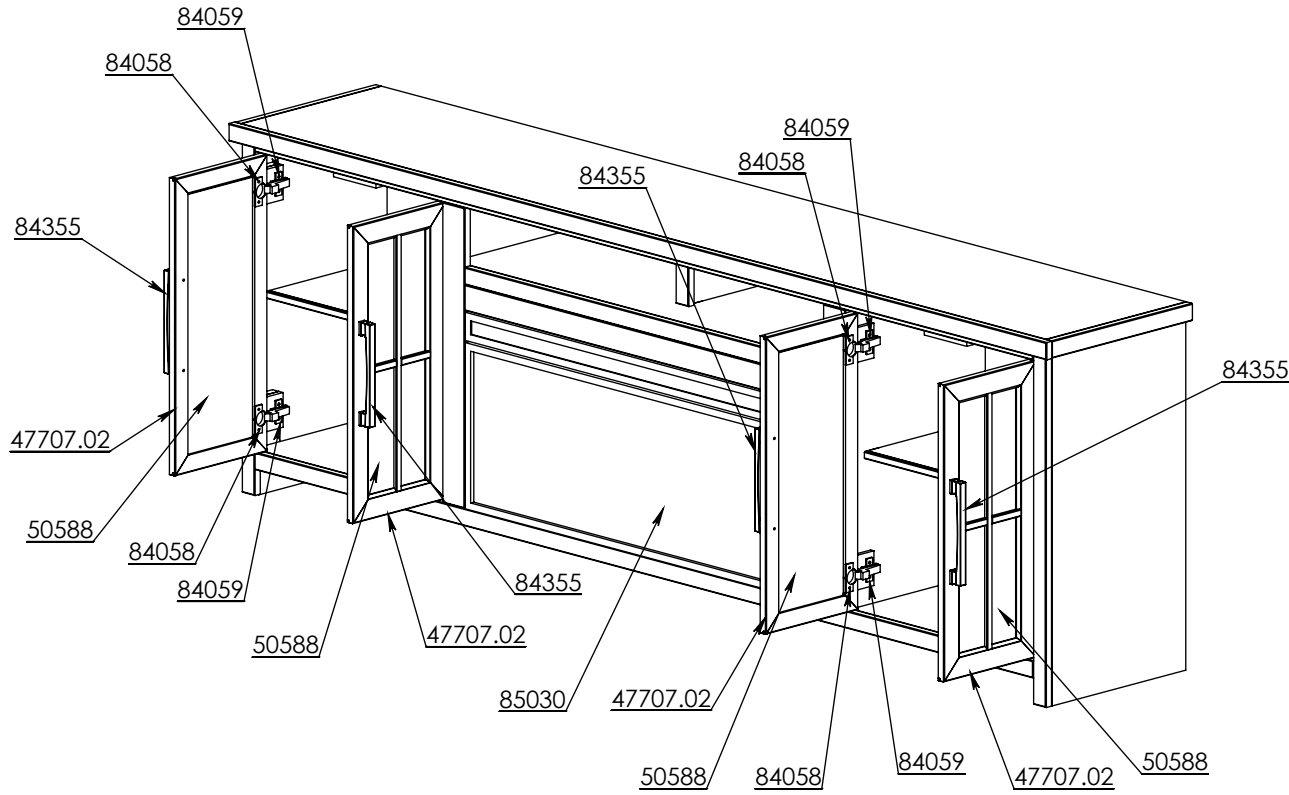

# Sellable Parts List

NT1910

Some Items In The List To The Right  
May Not Show In The Diagrams Below.

PART NUMBER	DESCRIPTION
NT1910-KB	NT1910 Bottom Luan Backing
NT1910-KT	NT1910 Top Luan Backing
84214	Furniture Tipping Restraint Kit

# Sellable Parts List

NT5410

Some Items In The List To The Right  
May Not Show In The Diagrams Below.

PART NUMBER	DESCRIPTION
NT5410-KO	NT5410 Outside Luan Backing
NT5410-KM	NT5410 Middle Luan Backing
NT5410-HA-R	NT5410 Hinged Door Frame w/Grid
47707.02	47707.02 S/A Maple Glass Door Frame
84058	84058 Euro 95 Degree Overlay Hinge
84511	84511 Plastic Adjustable Leg Base Socket
84490	84490 Short Plastic Adjustable Leg
84059	84059 Euro Hinge 32mm Base Plate
50588	50588 Pencil Polished Clear Glass
84355	84355 Tybee Black Pull
84070	Plastic Glass Clip - Cats Paw 3/16"
84512	84512 Rear Fireplace Bracket 1 x 1 x 6
84513	84513 Angle Bracket 5/8" x 2 3/4" x 2 3/4"
84214	Furniture Tipping Restraint Kit
85030	85030 42" Fireplace Insert