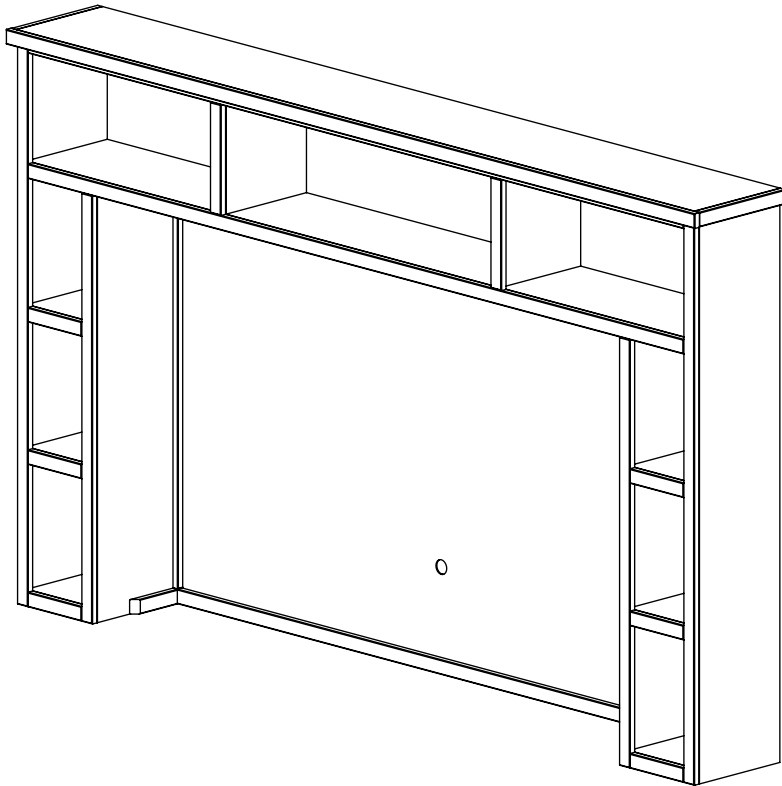

# Sellable Parts List

NT1910

Some Items In The List To The Right  
May Not Show In The Diagrams Below.

PART NUMBER	DESCRIPTION
NT1910-KB	NT1910 Bottom Luan Backing
NT1910-KT	NT1910 Top Luan Backing
84214	Furniture Tipping Restraint Kit

# Sellable Parts List

NT5410

Some Items In The List To The Right  
May Not Show In The Diagrams Below.

PART NUMBER	DESCRIPTION
NT5410-KO	NT5410 Outside Luan Backing
NT5410-KM	NT5410 Middle Luan Backing
NT5410-HA-R	NT5410 Hinged Door Frame w/Grid
47707.02	47707.02 S/A Maple Glass Door Frame
84058	84058 Euro 95 Degree Overlay Hinge
84511	84511 Plastic Adjustable Leg Base Socket
84490	84490 Short Plastic Adjustable Leg
84059	84059 Euro Hinge 32mm Base Plate
50588	50588 Pencil Polished Clear Glass
84355	84355 Tybee Black Pull
84070	Plastic Glass Clip - Cats Paw 3/16"
84512	84512 Rear Fireplace Bracket 1 x 1 x 6
84513	84513 Angle Bracket 5/8" x 2 3/4" x 2 3/4"
84214	Furniture Tipping Restraint Kit
85030	85030 42" Fireplace Insert