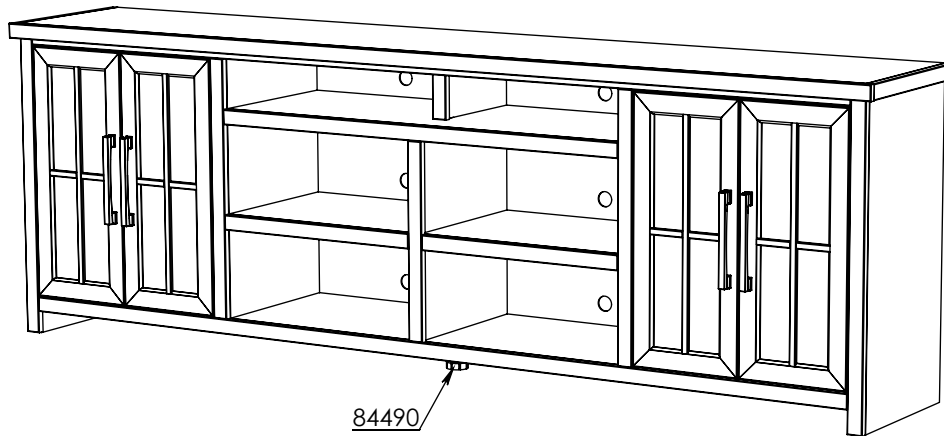

Sellable Parts List

NT1211

Some Items In The List To The Right May Not Show In The Diagrams Below.

PART NUMBER	DESCRIPTION
NT1211-K	NT1211 Luan Backing
NT1211-HA-R	NT1211 Hinged Door Frame w/Grid
47707.02	47707.02 S/A Maple Glass Door Frame
84058	84058 Euro 95 Degree Overlay Hinge
84511	84511 Plastic Adjustable Leg Base Socket
84490	84490 Short Plastic Adjustable Leg
84059	84059 Euro Hinge 32mm Base Plate
50588	50588 Pencil Polished Clear Glass
84355	84355 Tybee Black Pull
84070	Plastic Glass Clip - Cats Paw 3/16"
84214	Furniture Tipping Restraint Kit

Sellable Parts List

NT1910

Some Items In The List To The Right
May Not Show In The Diagrams Below.

PART NUMBER	DESCRIPTION
NT1910-KB	NT1910 Bottom Luan Backing
NT1910-KT	NT1910 Top Luan Backing
84214	Furniture Tipping Restraint Kit