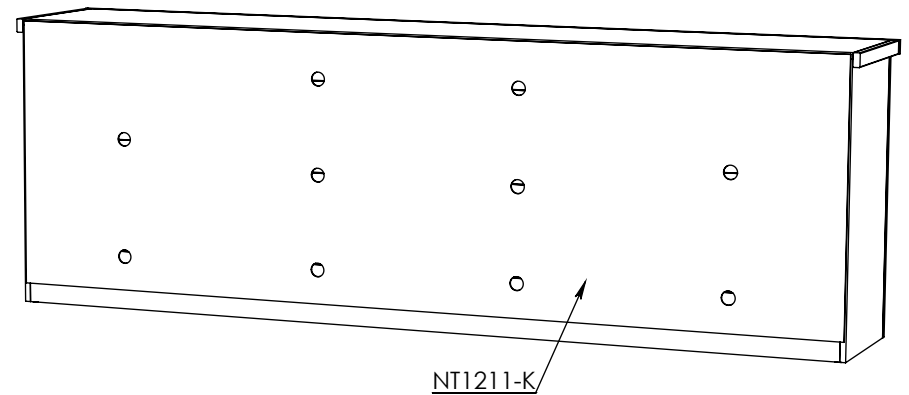

Sellable Parts List

NT1211

Some Items In The List To The Right May Not Show In The Diagrams Below.

PART NUMBER	DESCRIPTION
NT1211-K	NT1211 Luan Backing
NT1211-HA-R	NT1211 Hinged Door Frame w/Grid
47707.02	47707.02 S/A Maple Glass Door Frame
84058	84058 Euro 95 Degree Overlay Hinge
84511	84511 Plastic Adjustable Leg Base Socket
84490	84490 Short Plastic Adjustable Leg
84059	84059 Euro Hinge 32mm Base Plate
50588	50588 Pencil Polished Clear Glass
84355	84355 Tybee Black Pull
84070	Plastic Glass Clip - Cats Paw 3/16"
84214	Furniture Tipping Restraint Kit

Sellable Parts List

NT1910

Some Items In The List To The Right
May Not Show In The Diagrams Below.

PART NUMBER	DESCRIPTION
NT1910-KB	NT1910 Bottom Luan Backing
NT1910-KT	NT1910 Top Luan Backing
84214	Furniture Tipping Restraint Kit