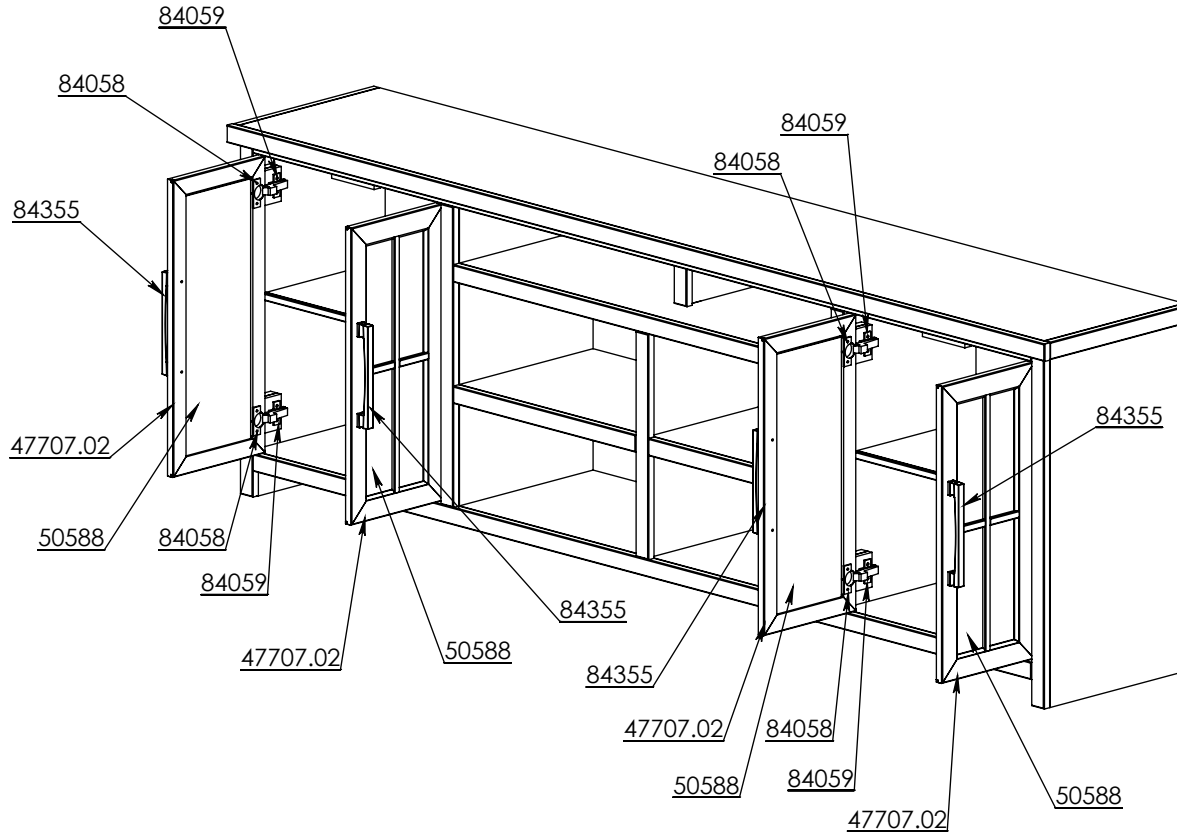

Sellable Parts List

NT1211

Some Items In The List To The Right May Not Show In The Diagrams Below.

PART NUMBER	DESCRIPTION
NT1211-K	NT1211 Luan Backing
NT1211-HA-R	NT1211 Hinged Door Frame w/Grid
47707.02	47707.02 S/A Maple Glass Door Frame
84058	84058 Euro 95 Degree Overlay Hinge
84511	84511 Plastic Adjustable Leg Base Socket
84490	84490 Short Plastic Adjustable Leg
84059	84059 Euro Hinge 32mm Base Plate
50588	50588 Pencil Polished Clear Glass
84355	84355 Tybee Black Pull
84070	Plastic Glass Clip - Cats Paw 3/16"
84214	Furniture Tipping Restraint Kit

Sellable Parts List

NT1910

Some Items In The List To The Right
May Not Show In The Diagrams Below.

PART NUMBER	DESCRIPTION
NT1910-KB	NT1910 Bottom Luan Backing
NT1910-KT	NT1910 Top Luan Backing
84214	Furniture Tipping Restraint Kit