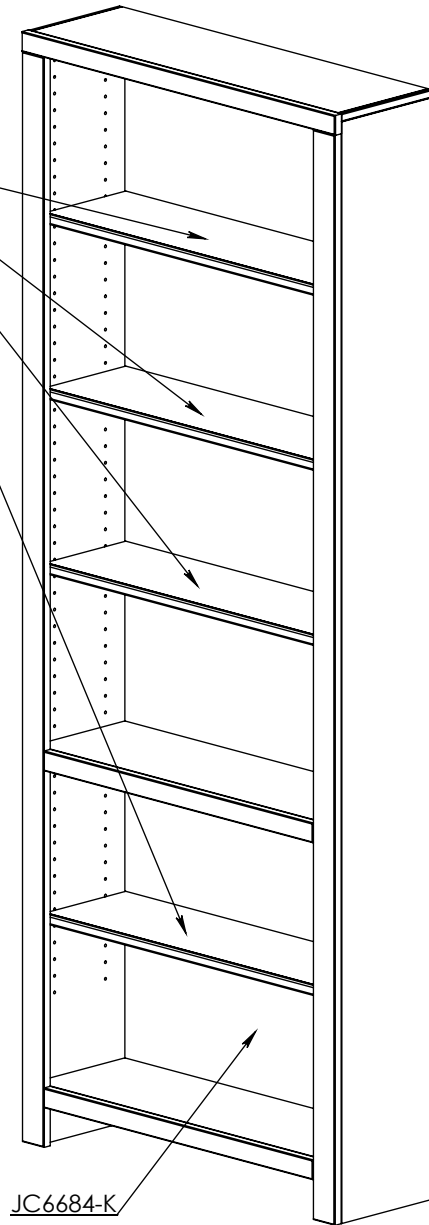

PART NUMBER	DESCRIPTION
JC6684-K	JC6684 Luan Backing
JC66XX-EB-HA	JC66XX Adjustable Shelf Pnl
84232	5mm Riveted Pin Shelf Support With Hole
84214	Furniture Tipping Restraint Kit

JC66XX-EB-HA

JC6684-K