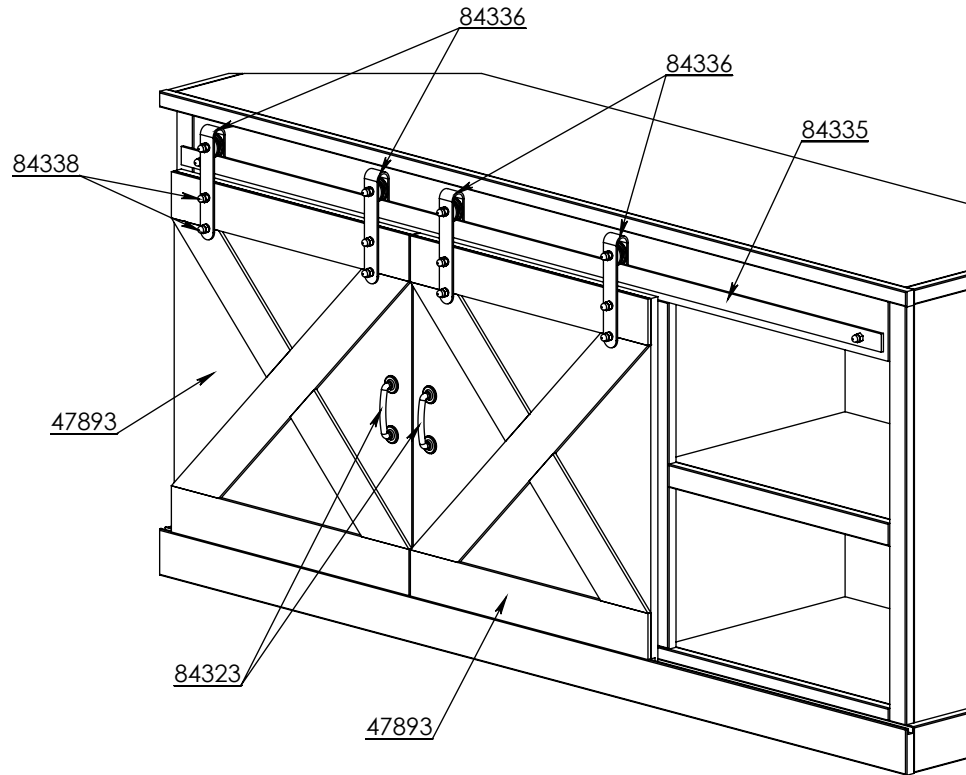

Legends Furniture

FH1422

Some Items In The List To The Right
May Not Show In The Diagrams Below.

PART NUMBER	DESCRIPTION
FH1422-KM	FH1422 Middle Luan Backing
FH1422-KO	FH1422 Outside Luan Backing
FH1422-HA-RLQ	FH1422 S/A Left Knotty Alder Barn Door
47893	47893 Knotty Alder MDF Door
84336	84336 Farmhouse Door Roller Bracket
84337	84337 5/16-18 x 1-1/4" Socket Head Black
84338	84338 Acorn Nut 5/16-18 Black
84339	84339 Flat Washer 5/16" Diameter Black
84340	84340 Lock Washer 5/16" Diameter Black
FH1422-HA-RRQ	FH1422 S/A Right Knotty Alder Barn Door
47893	47893 Knotty Alder MDF Door
84336	84336 Farmhouse Door Roller Bracket
84337	84337 5/16-18 x 1-1/4" Socket Head Black
84338	84338 Acorn Nut 5/16-18 Black
84339	84339 Flat Washer 5/16" Diameter Black
84340	84340 Lock Washer 5/16" Diameter Black
84323	84323 Dark Antique Brass Drawer Pull
84335	84335 Farmhouse Door Track
84337	84337 5/16-18 x 1-1/4" Socket Head Black
84339	84339 Flat Washer 5/16" Diameter Black
84214	Furniture Tipping Restraint Kit