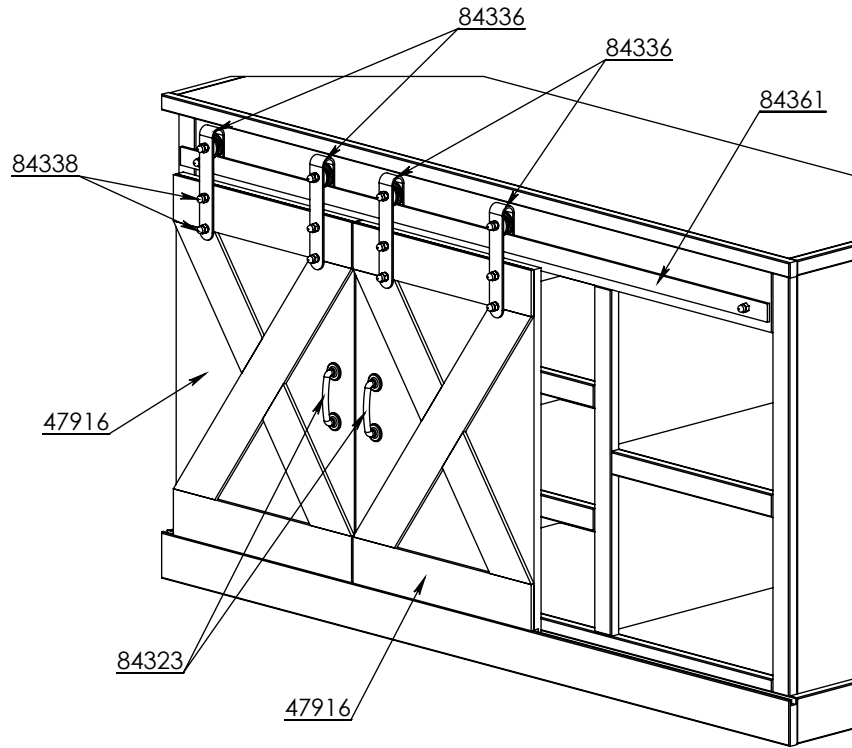

Sellable Parts List

FH1322

Some Items In The List To The Right May Not Show In The Diagrams Below.

PART NUMBER	DESCRIPTION
FH1322-KM	FH1322 Middle Luan Backing
FH1322-KO	FH1322 Outside Luan Backing
FH1322-HA-RLQ	FH1322 S/A Left Knotty Alder Barn Door
47916	47916 Knotty Alder MDF Door
84336	84336 Farmhouse Door Roller Bracket
84337	84337 5/16-18 x 1-1/4" Socket Head Black
84338	84338 Acorn Nut 5/16-18 Black
84339	84339 Flat Washer 5/16" Diameter Black
84340	84340 Lock Washer 5/16" Diameter Black
FH1322-HA-RRQ	FH1322 S/A Right Knotty Alder Barn Door
47916	47916 Knotty Alder MDF Door
84336	84336 Farmhouse Door Roller Bracket
84337	84337 5/16-18 x 1-1/4" Socket Head Black
84338	84338 Acorn Nut 5/16-18 Black
84339	84339 Flat Washer 5/16" Diameter Black
84340	84340 Lock Washer 5/16" Diameter Black
84323	84323 Dark Antique Brass Drawer Pull
84361	84361 Farmhouse Door Track
84337	84337 5/16-18 x 1-1/4" Socket Head Black
84339	84339 Flat Washer 5/16" Diameter Black
84214	Furniture Tipping Restraint Kit