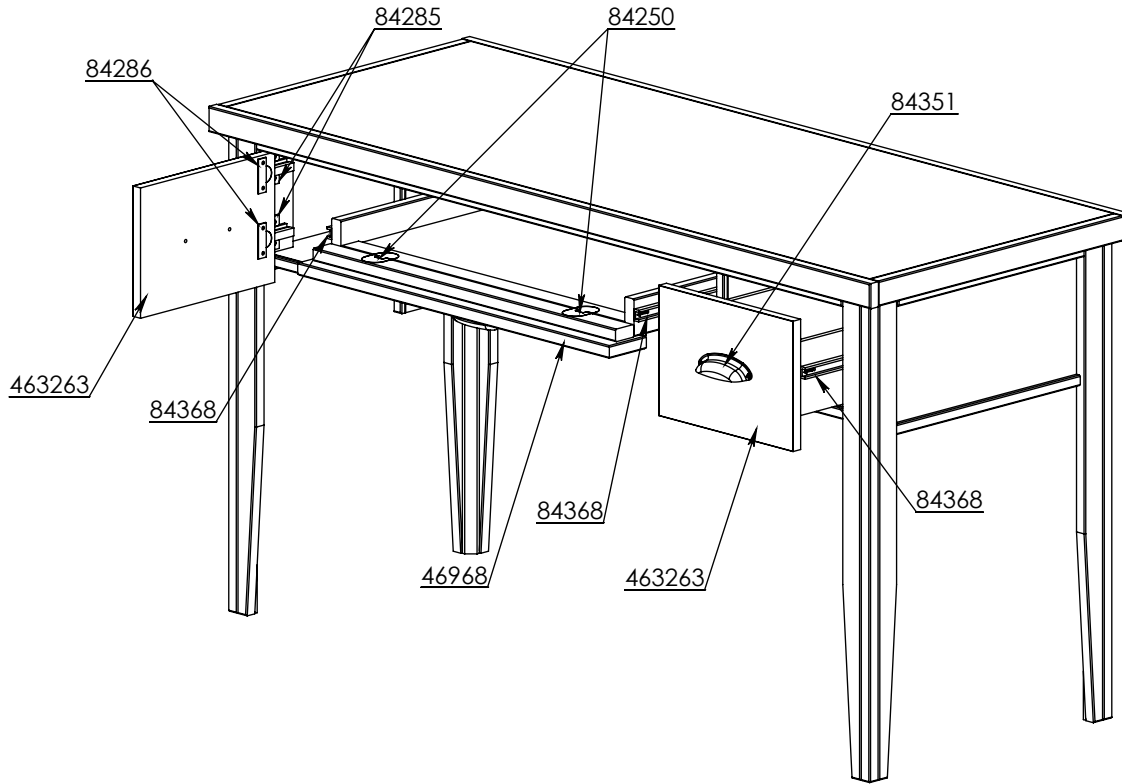

Sellable Parts List

ES6210

Some Items In The List To The Right
May Not Show In The Diagrams Below.

PART NUMBER	DESCRIPTION
84285	84285 Euro Hinge 25mm Base Plate
ES6210-DA-DM	ES6210 S/A Middle Pencil Drawer
46968	46968 Poplar Pencil Drawer Front
84250	84250 Butler Tray Hinge
84368	84368 12" Full Extension Drawer Glide
ES6210-DA-DR	ES6210 S/A Right Drawer
84368	84368 12" Full Extension Drawer Glide
ES6210-SA-DF	ES6210 Door / Drawer Front
463263	463263 Okoume MDF Drawer Front
ES6210-HA-R	ES6210 Hinged Door
ES6210-SA-DF	ES6210 Door / Drawer Front
463263	463263 Okoume MDF Drawer Front
84286	84286 Euro Hinge 25mm Door Mount
84367	84367 12" Full Extension Cabinet Glide
84612	84612 Right Ball Bearing Case Glide
84351	84351 Hermosa Oil Rubbed Bronze Pull