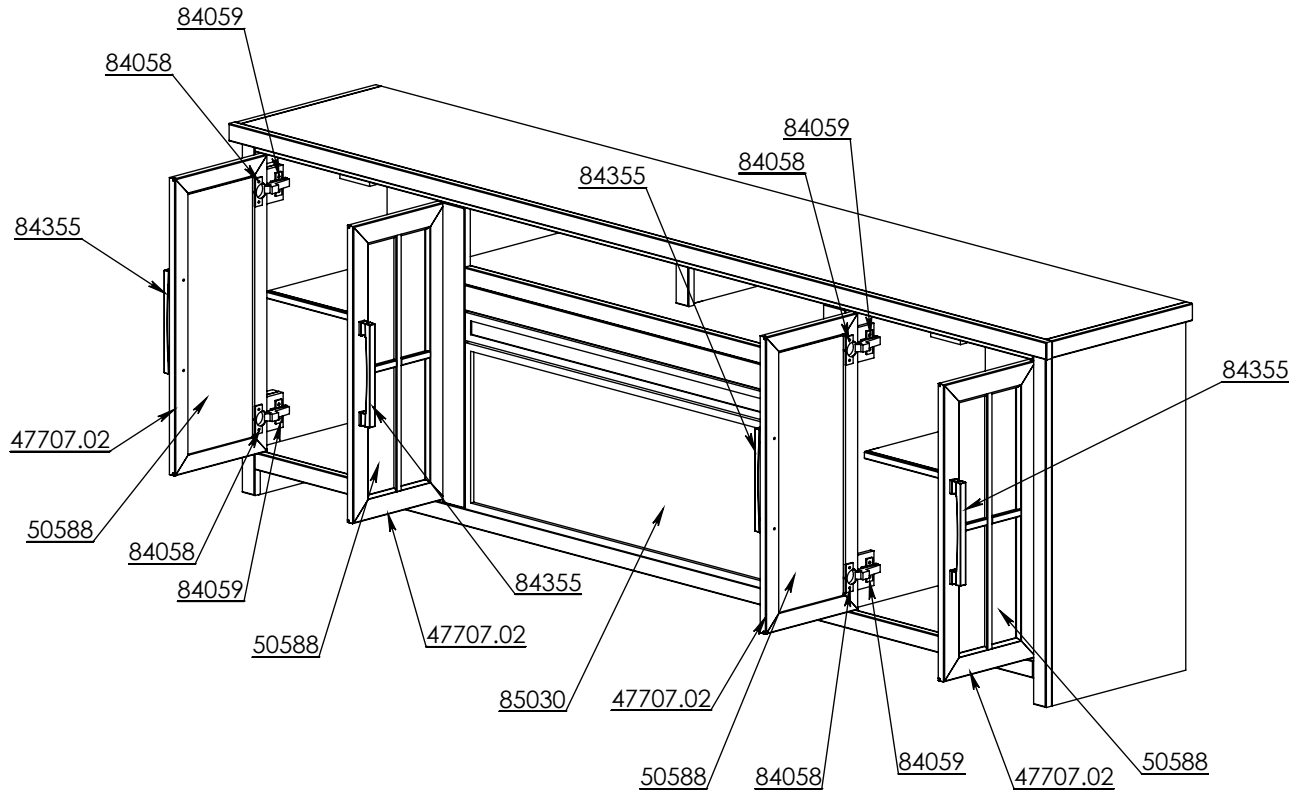

Sellable Parts List

ES5410

Some Items In The List To The Right May Not Show In The Diagrams Below.

PART NUMBER	DESCRIPTION
ES5410-KO	ES5410 Outside Luan Backing
ES5410-KM	ES5410 Middle Luan Backing
ES5410-HA-R	ES5410 Hinged Door Frame w/Grid
47707.02	47707.02 S/A Maple Glass Door Frame
84058	84058 Euro 95 Degree Overlay Hinge
84511	84511 Plastic Adjustable Leg Base Socket
84490	84490 Short Plastic Adjustable Leg
84059	84059 Euro Hinge 32mm Base Plate
50588	50588 Pencil Polished Clear Glass
84355	84355 Tybee Black Pull
84070	Plastic Glass Clip - Cats Paw 3/16"
84512	84512 Rear Fireplace Bracket 1 x 1 x 6
84513	84513 Angle Bracket 5/8" x 2 3/4" x 2 3/4"
84214	Furniture Tipping Restraint Kit
85030	85030 42" Fireplace Insert