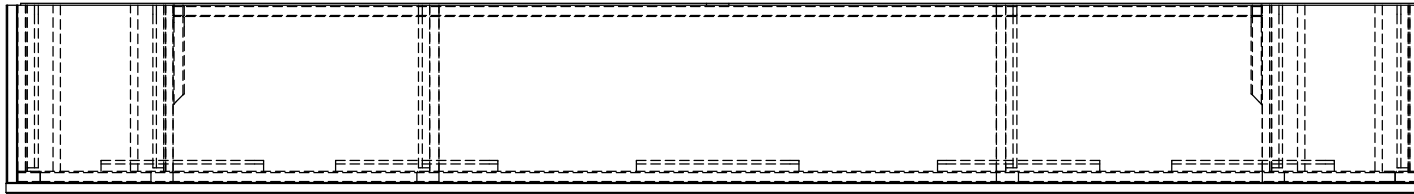

Product
Dimensions

Part#: NT1910.BWK

Material: Assembly

Part Description: NT1910 Nantucket Super Hutch

Width: 96 5/16"

Height: 59"

Depth: 12 7/8"

Date: 01/19/2024

Drawn By: dhoffmann

Product
Dimensions

Part#: NT5410.BWK

Part Description: NT5410 Nantucket Super Fireplace Console

Date: 04/21/2023

Material: Assembly

Width: 96 5/16"

Height: 32"