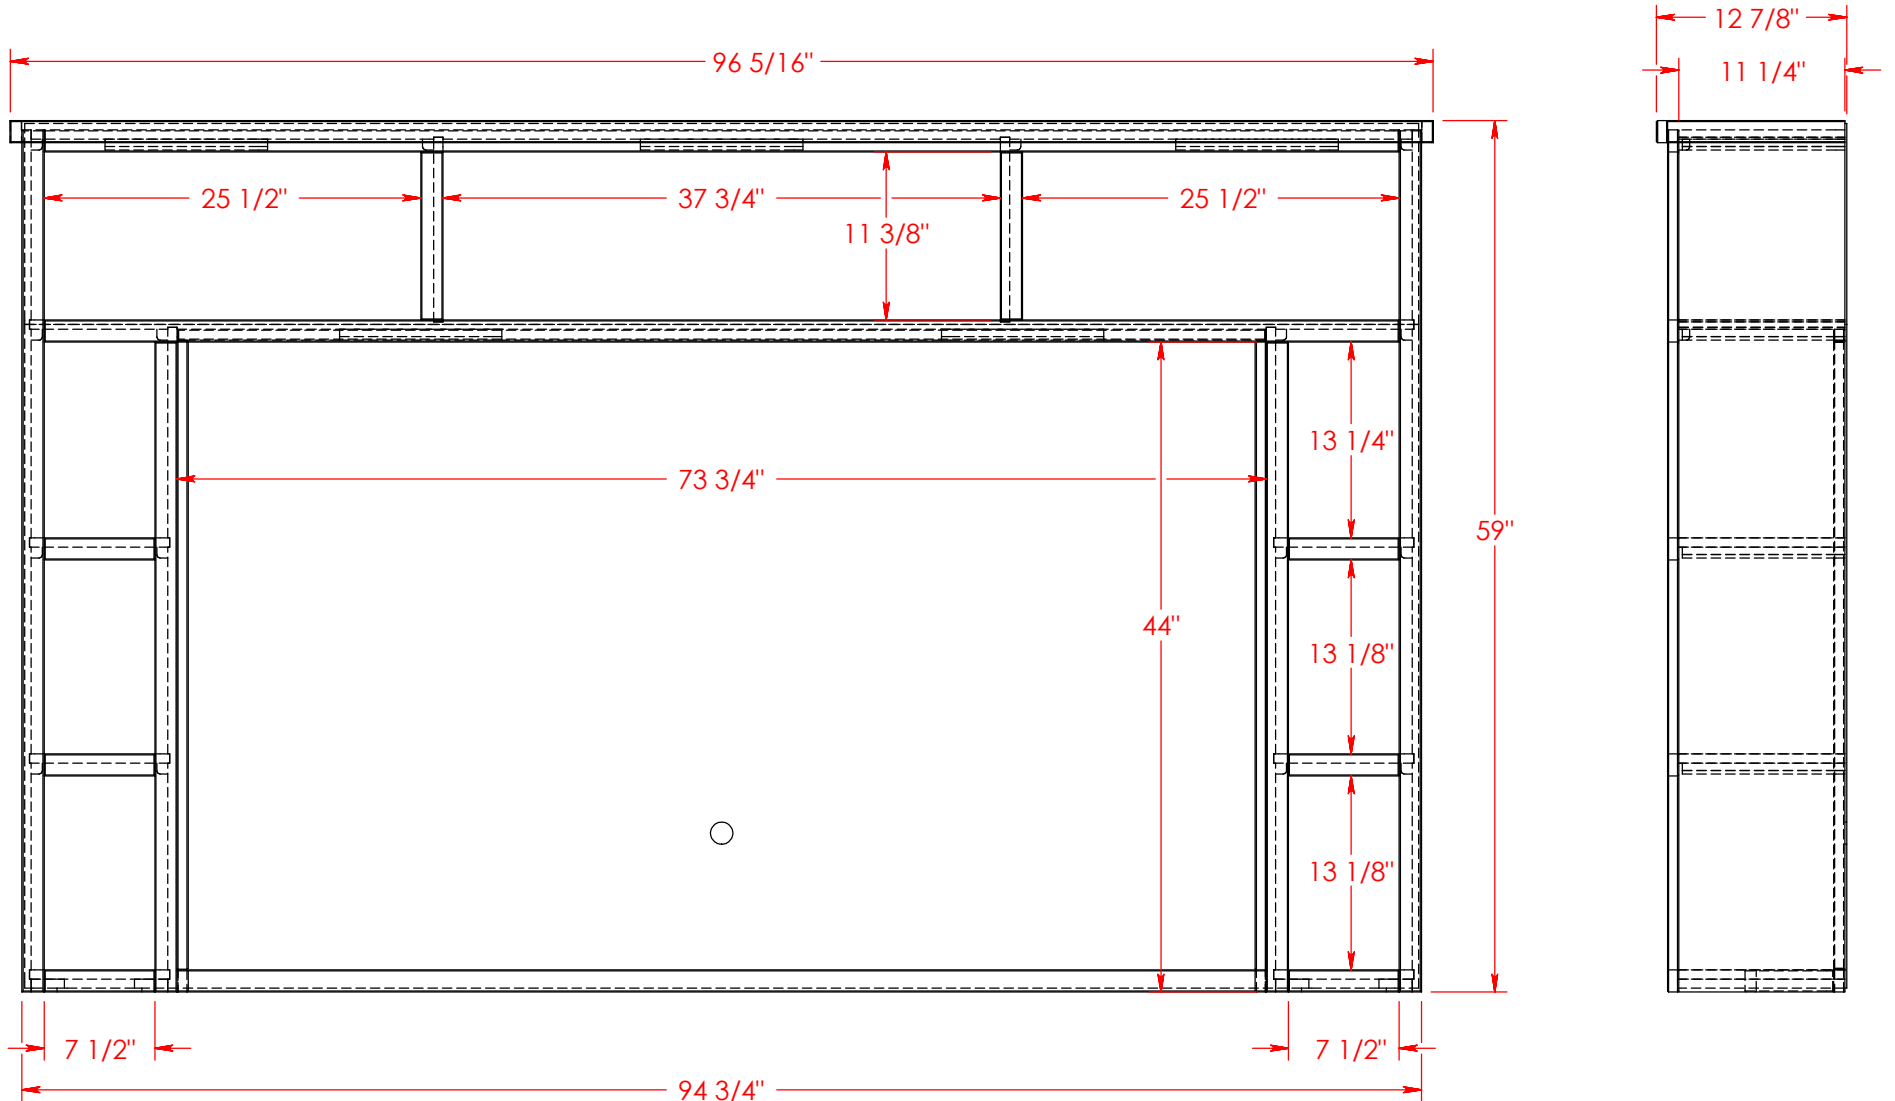

Product
Dimensions

Part#: NT1910.BWK

Material: Assembly

Part Description: NT1910 Nantucket Super Hutch

Width: 96 5/16"

Height: 59"

Depth: 12 7/8"

Date: 01/19/2024

Drawn By: dhoffmann

Product
Dimensions

Part#: NT5410.BWK

Part Description: NT5410 Nantucket Super Fireplace Console

Date: 04/21/2023

Material: Assembly

Width: 96 5/16"

Height: 32"

Depth: 17 3/8"

Drawn By: dhoffmann