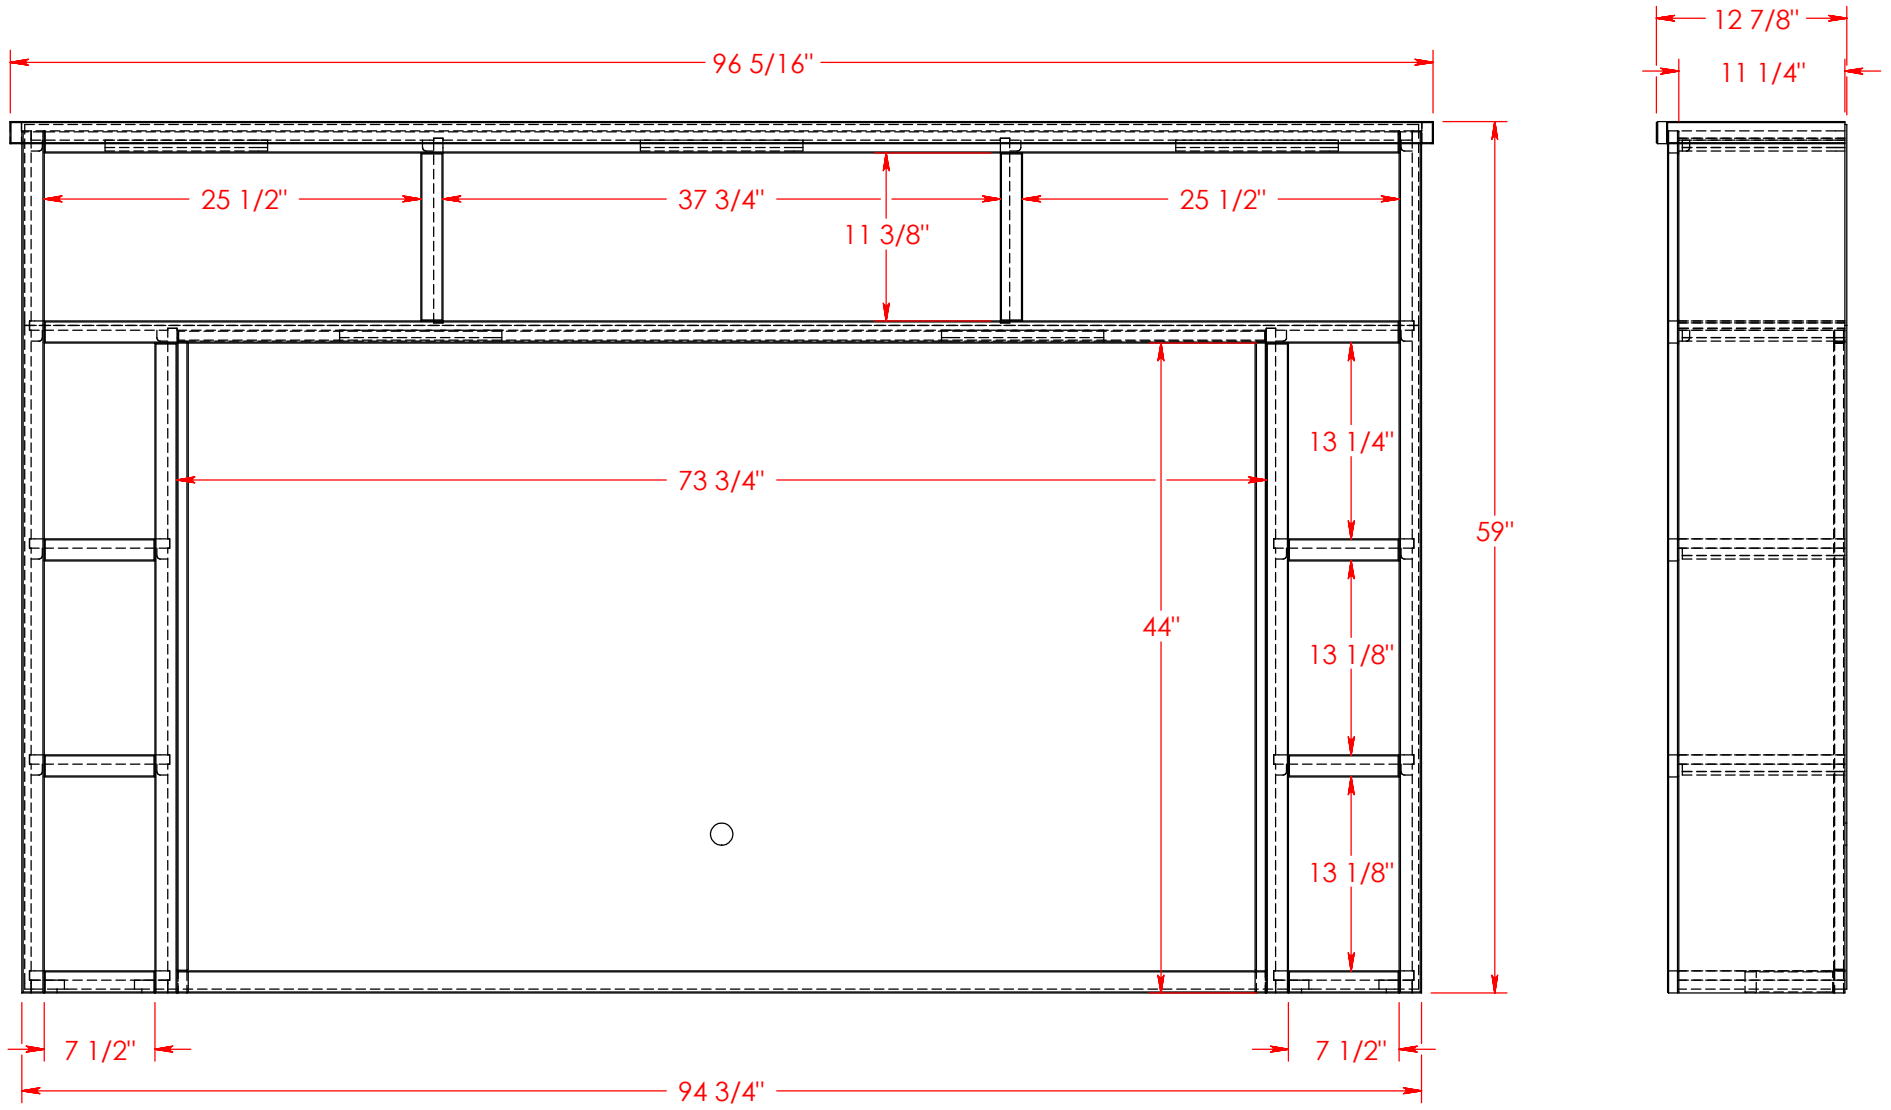

Product  
Dimensions

Part#: NT1910.BWK

Material: Assembly

Part Description: NT1910 Nantucket Super Hutch

Width: 96 5/16"

Height: 59"

Depth: 12 7/8"

Date: 01/19/2024

Drawn By: dhoffmann

Product  
Dimensions

Part#: NT1211.BWK

Material: Assembly

Part Description: NT1211 Nantucket Super Console

Width: 96 5/16"

Height: 32"

Depth: 17 3/8"

Date: 04/21/2023

Drawn By: dhoffmann