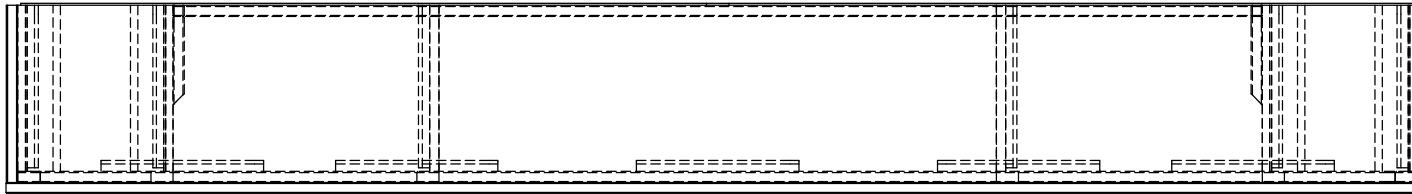

Product  
Dimensions

Part#: NT1910.BWK

Material: Assembly

Part Description: NT1910 Nantucket Super Hutch

Width: 96 5/16"

Height: 59"

Depth: 12 7/8"

Date: 01/19/2024

Drawn By: dhoffmann

Product  
Dimensions

Part#: NT1211.BWK

Material: Assembly

Part Description: NT1211 Nantucket Super Console

Width: 96 5/16"

Height: 32"

Depth: 17 3/8"