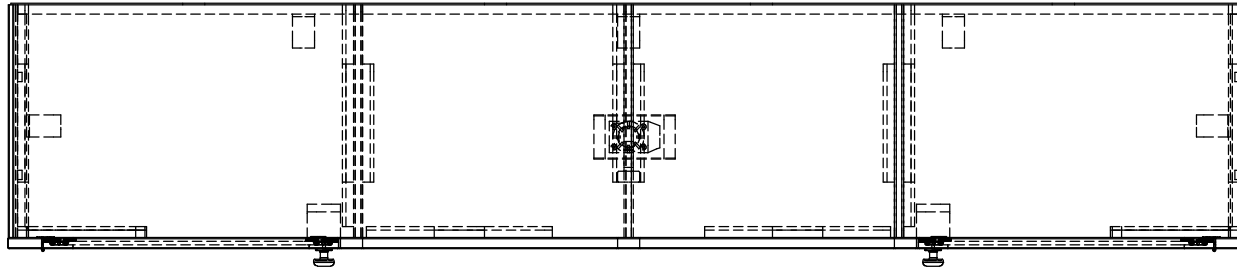

Product  
Dimensions

Part#: JC1284.BNW

Material: Assembly

Part Description: JC1284 Joshua Creek 84" Super Console

Width: 84"

Height: 32 5/8"

Depth: 16 5/8"

Date: 06/26/2023

Drawn By: dhoffmann

Product  
Dimensions

Part#: JC1984.BNW

Material: Assembly

Part Description: JC1984 Joshua Creek 84" Super Hutch

Width: 83 1/2"

Height: 53"

Depth: 12 1/8"