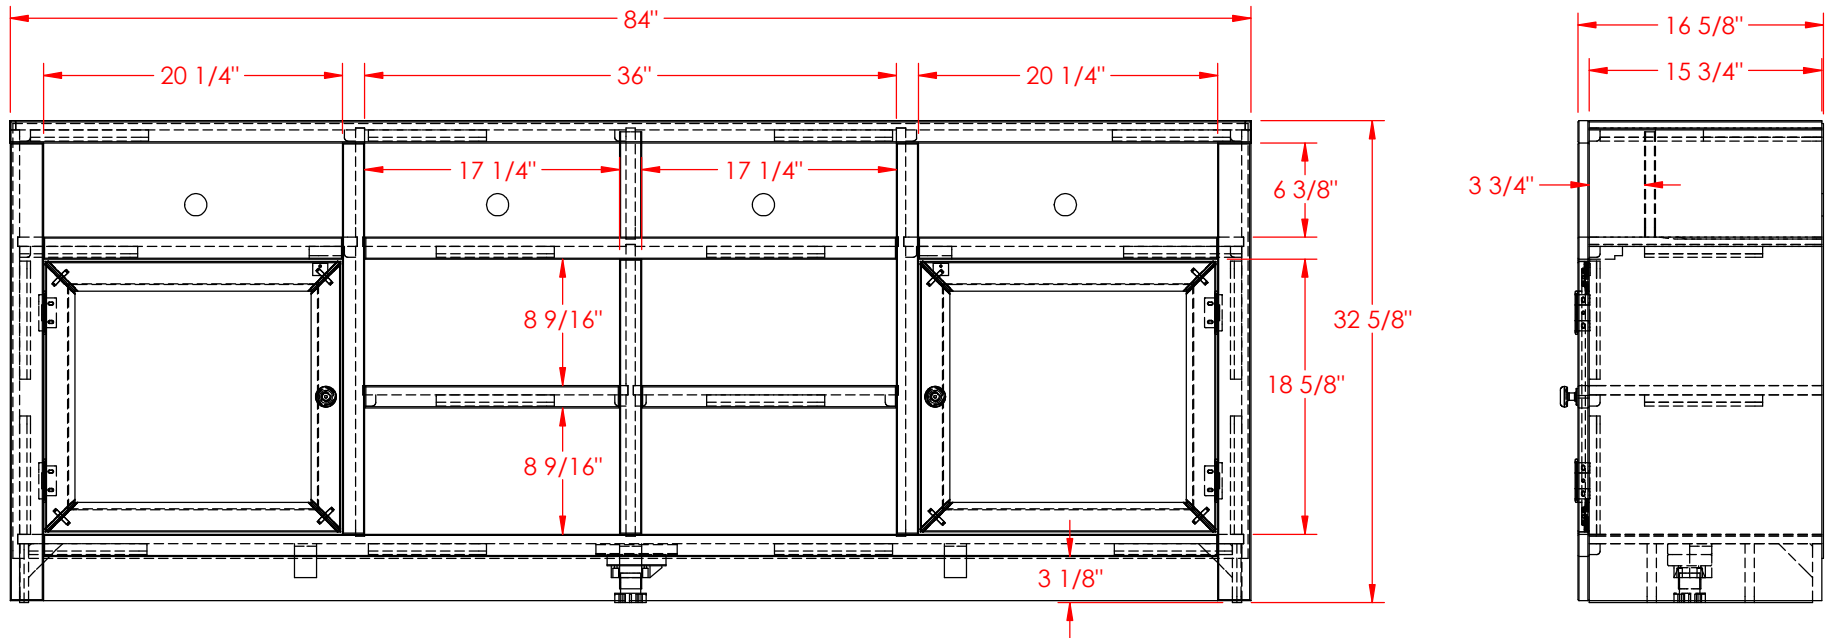

Product  
Dimensions

Part#: JC1284.BNW

Material: Assembly

Part Description: JC1284 Joshua Creek 84" Super Console

Width: 84"

Height: 32 5/8"

Depth: 16 5/8"

Date: 06/26/2023

Drawn By: dhoffmann

Product  
Dimensions

Part#: JC1984.BNW

Material: Assembly

Part Description: JC1984 Joshua Creek 84" Super Hutch

Width: 83 1/2"

Height: 53"

Depth: 12 1/8"