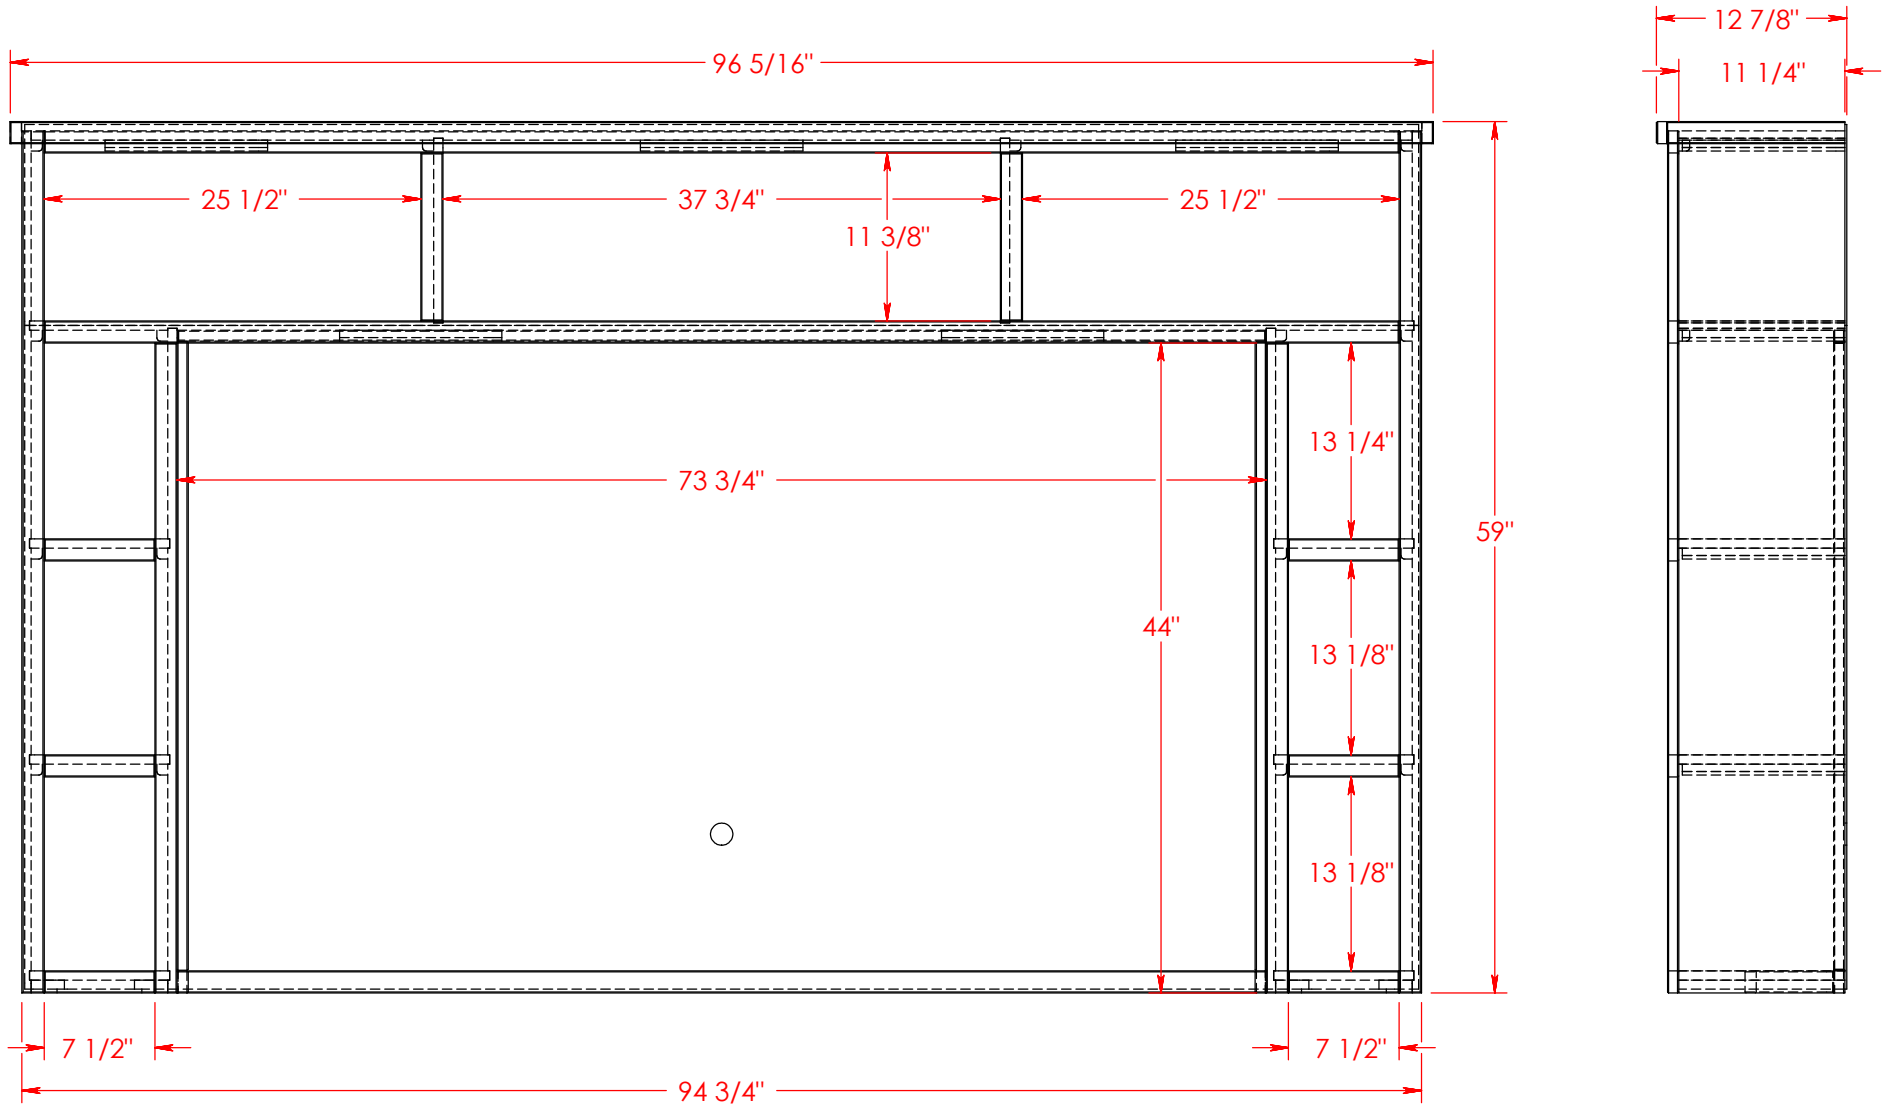

Product
Dimensions

Part#: HT1910.BJW

Material: Assembly

Part Description: HT1910 Hampton Super Hutch

Width: 96 5/16"

Height: 59"

Depth: 12 7/8"

Date: 01/19/2024

Drawn By: dhoffmann

Product
Dimensions

Part#: HT5410.BJW

Part Description: HT5410 Hampton Super Fireplace Console

Date: 05/09/2024

Material: Assembly

Width: 96 5/16"

Height: 32"

Depth: 17 3/8"

Drawn By: dhoffmann