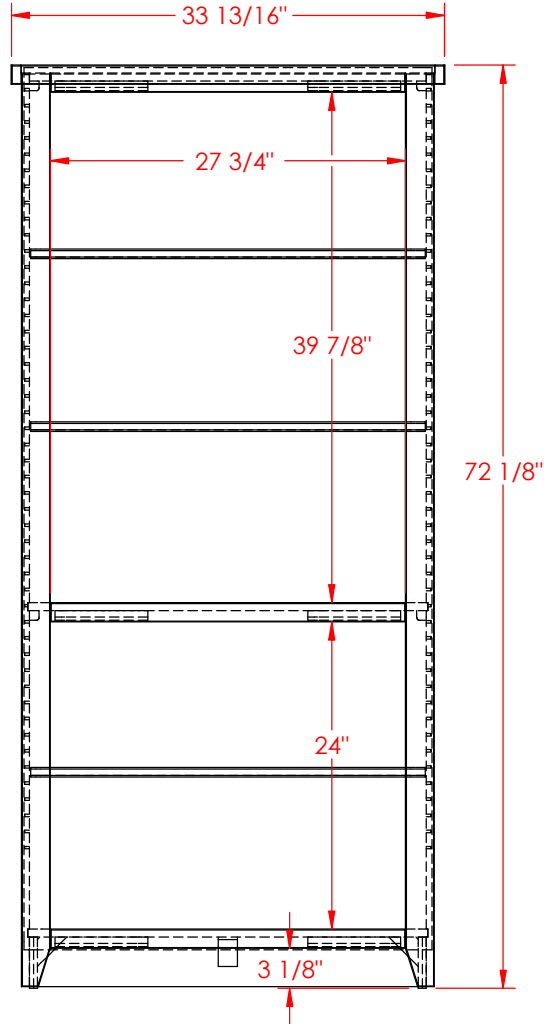

Product Dimensions

Part#: ES6672

Part Description: ES6672 Essex Bookcase 11"

Date: 11/15/2023

Material: Assembly

Width: 33 13/16"

Height: 72 1/8"

Depth: 10 7/8"

Drawn By: dhoffmann