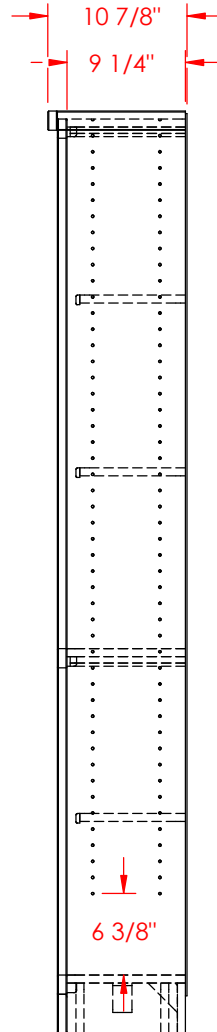

Product Dimensions

Part#: ES6672

Part Description: ES6672 Essex Bookcase 11"

Date: 11/15/2023

Material: Assembly

Width: 33 13/16"

Height: 72 1/8"

Depth: 10 7/8"

Drawn By: dhoffmann